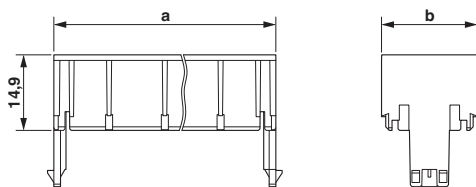

Electronic housing - ME-IO 18,8 C 4U 7035 - 2201802

Technical data

Dimensions

Width	18.9 mm

Standards and Regulations

Flammability rating according to UL 94	V0

Environmental Product Compliance

China RoHS	Environmentally friendly use period: unlimited = EFUP-e
	No hazardous substances above threshold values

Drawings

Dimensional drawing