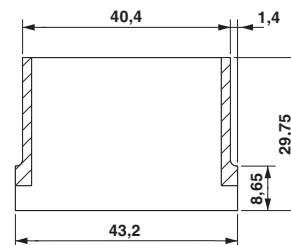

Ambient conditions

Ambient temperature (operation)	-40 °C ... 105 °C (depending on power dissipation)
---------------------------------	--

Dimensions

Length	43.8 mm
Constructional height	12.2 mm

Electronic housing - ME-IO 18,8 C 4U 7035 - 2201802

Technical data

Dimensions

Width	18.9 mm
-------	---------

Standards and Regulations

Flammability rating according to UL 94	V0
--	----

Environmental Product Compliance

China RoHS	Environmentally friendly use period: unlimited = EFUP-e
	No hazardous substances above threshold values

Drawings

Dimensional drawing

Dimensional drawing

Approvals

Approvals

Approvals

UL Recognized / EAC

Ex Approvals