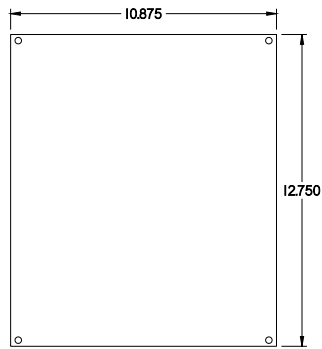

PART No. 1414SCM6

for more information visit  
[www.hammfg.com](http://www.hammfg.com)

Data subject to change without notice

TOP VIEW

ISOMETRIC VIEW

BACK VIEW

LEFT SIDE VIEW

FRONT VIEW

RIGHT SIDE VIEW

INNER PANEL

BOTTOM VIEW