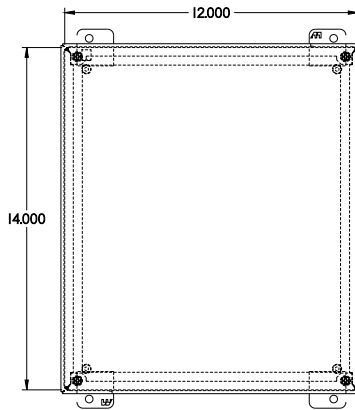

PART No. 1414SCM6

for more information visit  
[www.hammfg.com](http://www.hammfg.com)

Data subject to change without notice

TOP VIEW

ISOMETRIC VIEW

BACK VIEW

LEFT SIDE VIEW

FRONT VIEW

RIGHT SIDE VIEW

INNER PANEL

BOTTOM VIEW