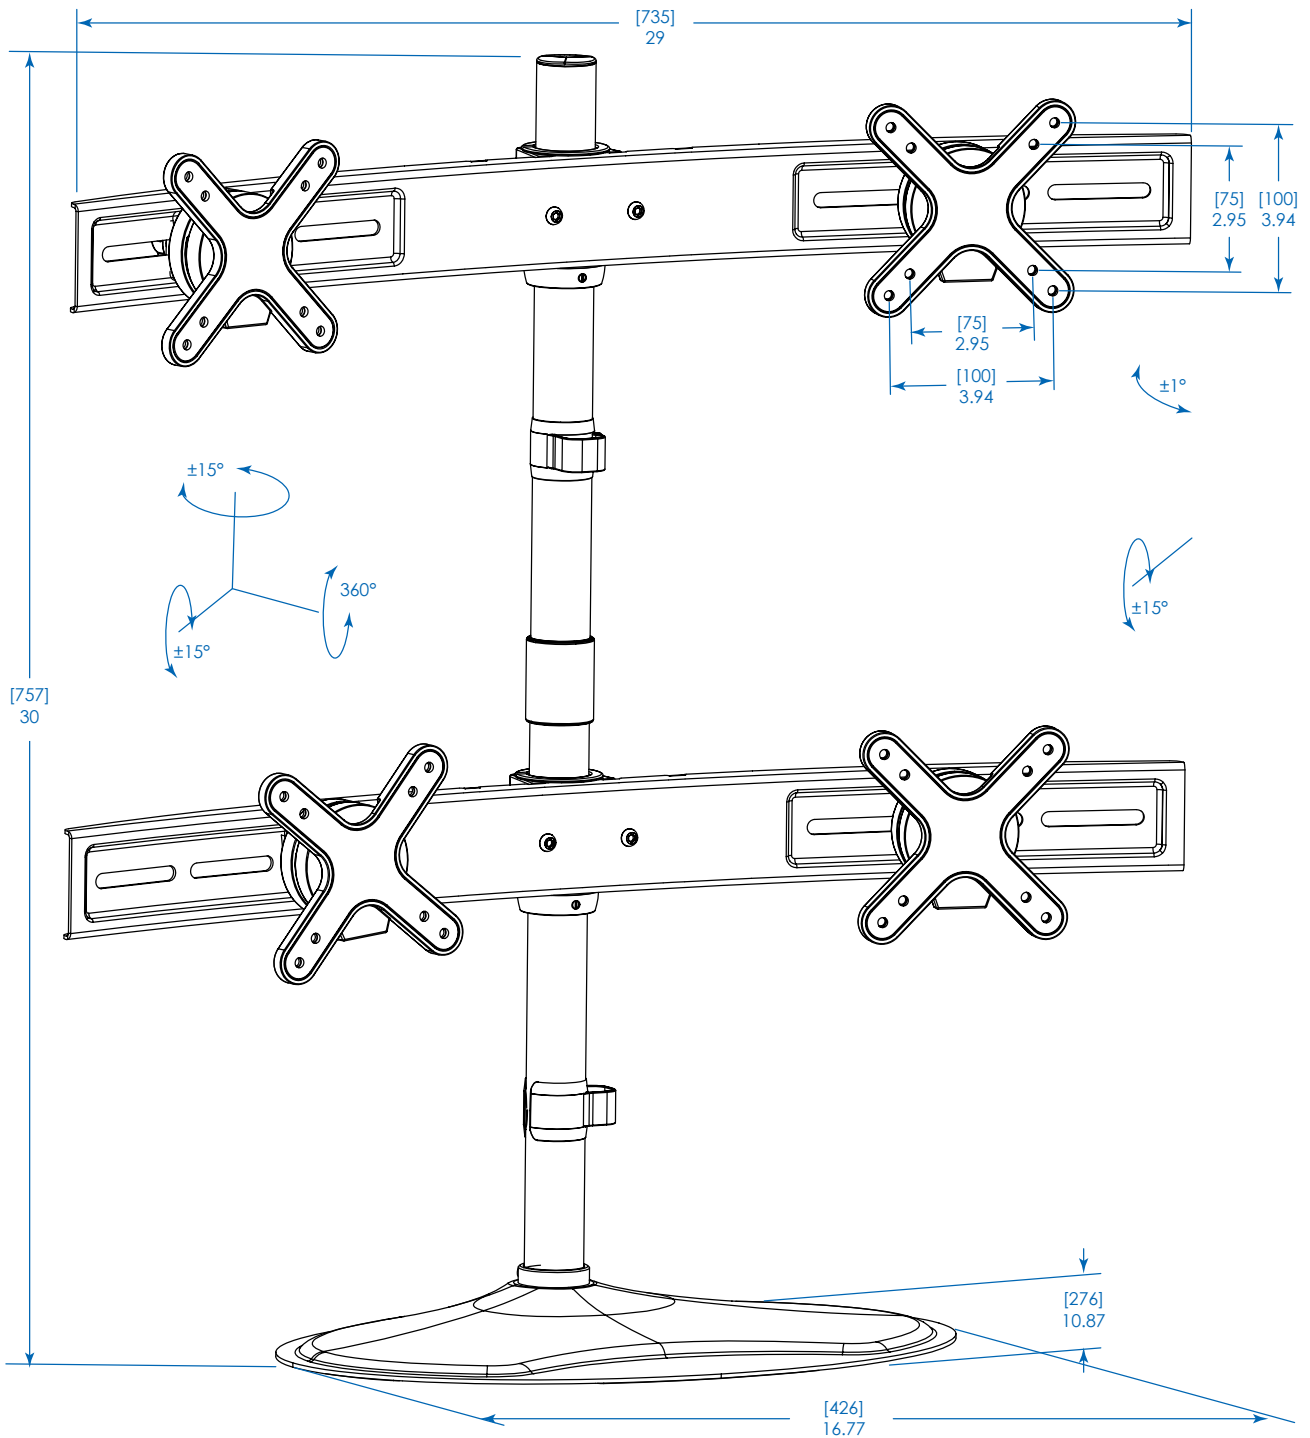

MODEL:

# DDR1026MQ

## Quad Monitor Mount Stand for 10" to 26" Displays

Dimensions: [mm] INCHES

Tripp Lite has a policy of continuous improvement. Specifications are subject to change without notice.

1111 W. 35th Street  
Chicago, IL 60609 USA  
773.869.1234  
www.tripplite.com